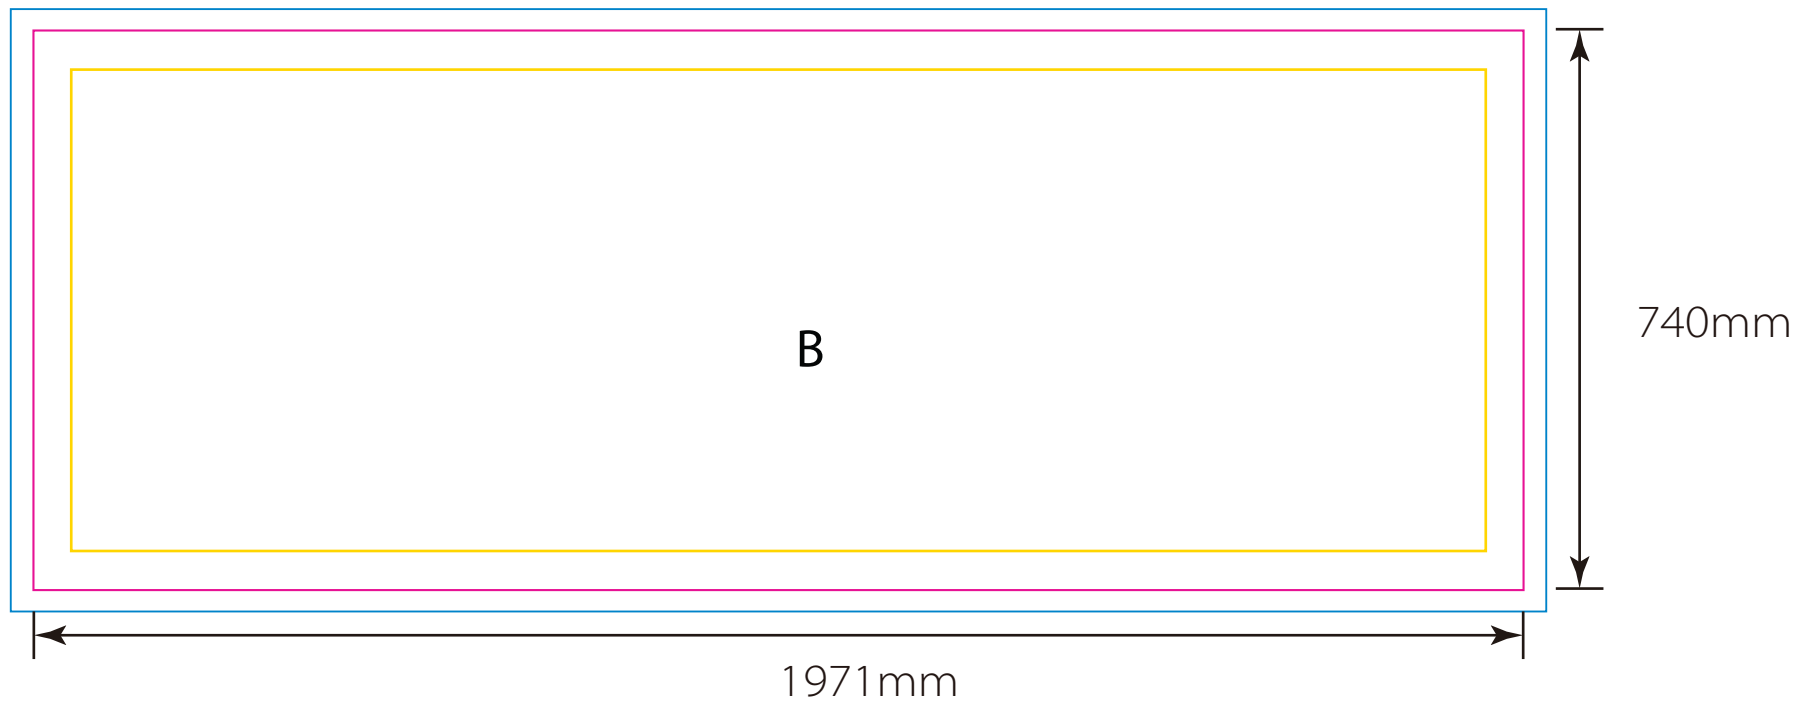

Product: POS76
Product Size: (Diameter X Height) dia 61 x 74cm
Decoration Options: Sublimation

A: Print size: 610mm (dia)
B: Print size: 1971mm (W) x 740mm (H)
Shown at 10% actual size

-  Knife Line
-  Safe print area
-  Bleed area