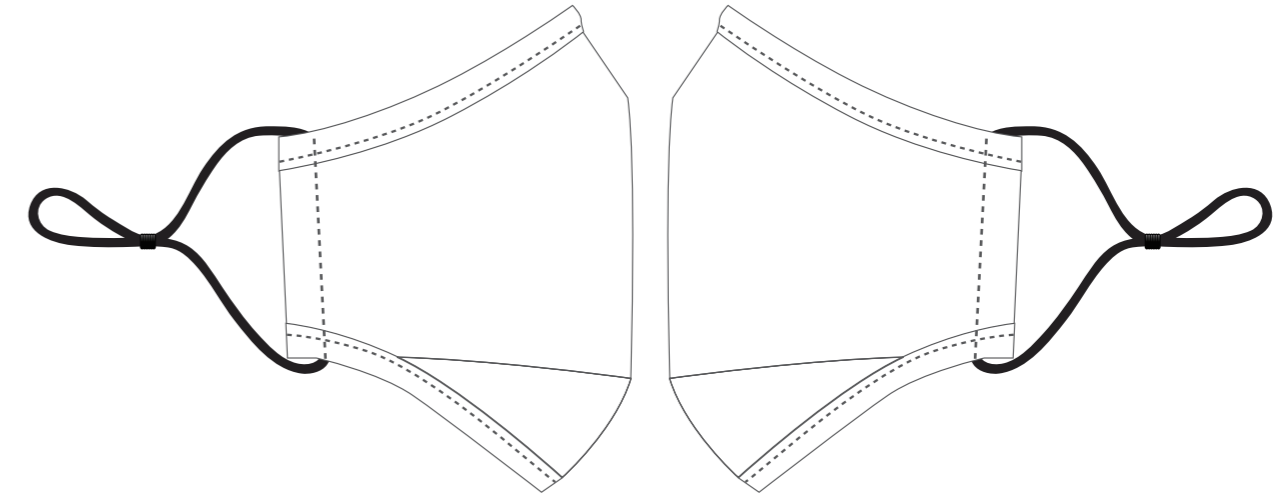

Product: PCA068
 Product Size: Adult Sizes: 24 X 15cm; Children Sizes: 19 X 13cm
 Decoration Options: Digital print

Adult

Not actual size

Visual for reference only. Not 100% same as actual product.

A

Shown at 50% actual size

A : Print size: 300mm(w) x 133.7mm(h)

B

Shown at 50% actual size

B : Print size: 170mm(w) x 55.5mm(h)

- Knife Line
- Bleed area
- safe print area

*Please see to it that important content should be within the safe print area.

Children

Not actual size

Visual for reference only. Not 100% same as actual product.

A

Shown at 50% actual size

A : Print size: 247.1mm(w) x 117.5mm(h)

B

Shown at 50% actual size

B : Print size: 130.9mm(w) x 44.4mm(h)