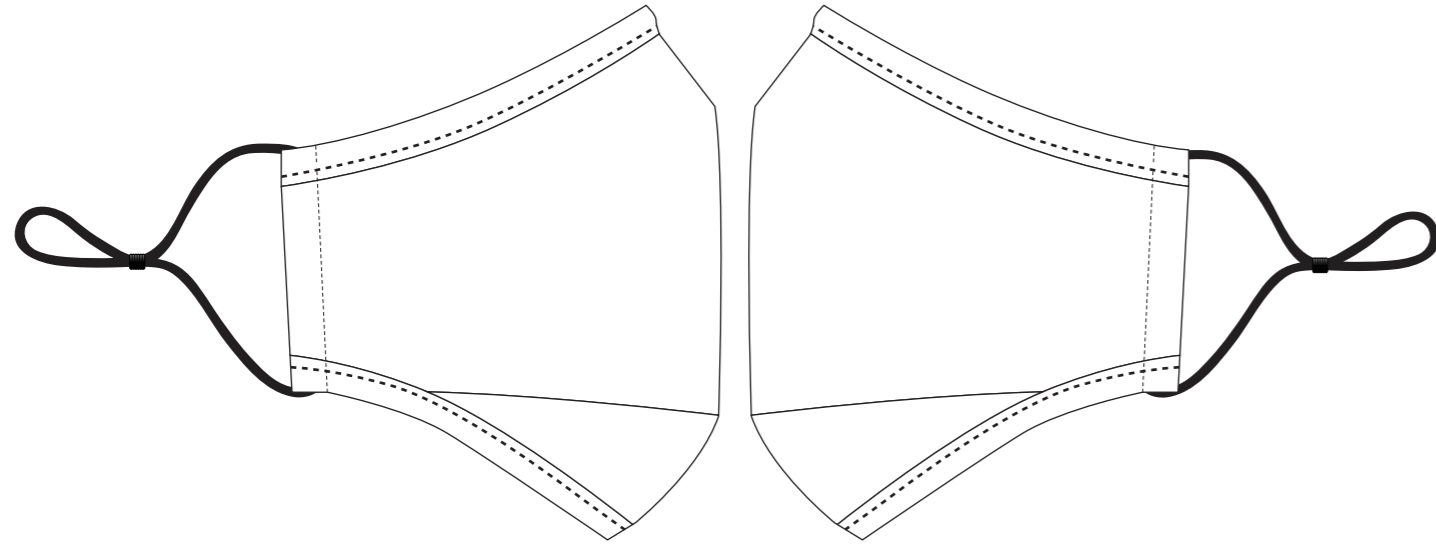

Product: PCA068
 Product Size: Adult Sizes: 24 X 15cm; Children Sizes: 19 X 13cm
 Decoration Options: Digital print

Adult

Not actual size

Visual for reference only. Not 100% same as actual product.

A

Shown at 50% actual size

A : Print size: 300mm(w) x 133.7mm(h)

B

Shown at 50% actual size

B : Print size: 170mm(w) x 55.5mm(h)

- Knife Line
- Bleed area
- safe print area

*Please see to it that important content should be within the safe print area.

Children

Not actual size

Visual for reference only. Not 100% same as actual product.

A

Shown at 50% actual size

A : Print size: 247.1mm(w) x 117.5mm(h)

B

Shown at 50% actual size

B : Print size: 130.9mm(w) x 44.4mm(h)