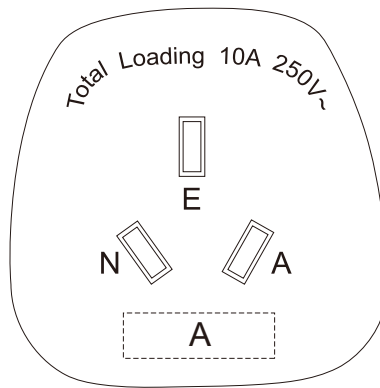

Product: PCH032
Product Size: 50*50*52MM
Decoration Options: Print

Front

A:Print size:20mm(w) x 6mm(h)

Shown at 100% actual size